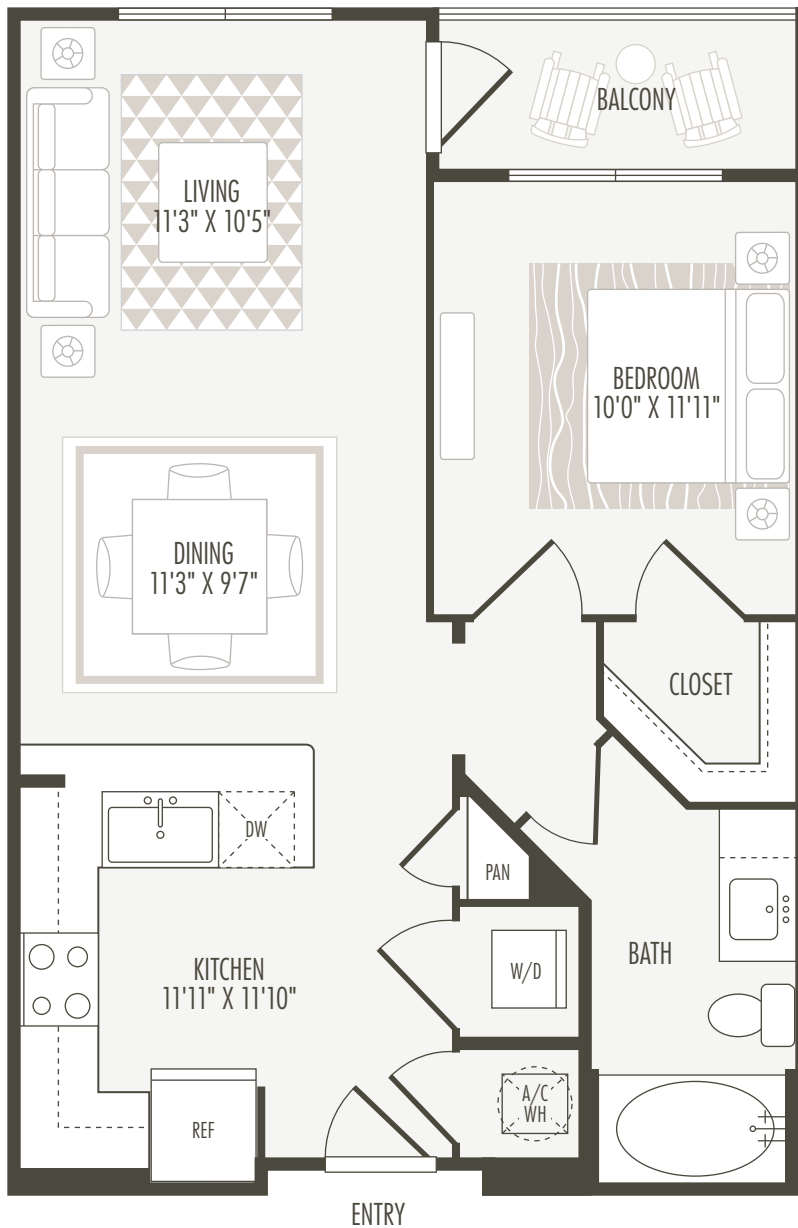

THE RETREAT *at the Rim*

A1 *Hideaway*
1 Bed / 1 Bath
682 Sq Ft

Floor plans are artist's rendering. All dimensions are approximate. Actual product and specifications may vary in dimension or detail. Not all features are available in every apartment. Prices and availability are subject to change. Please see a representative for details